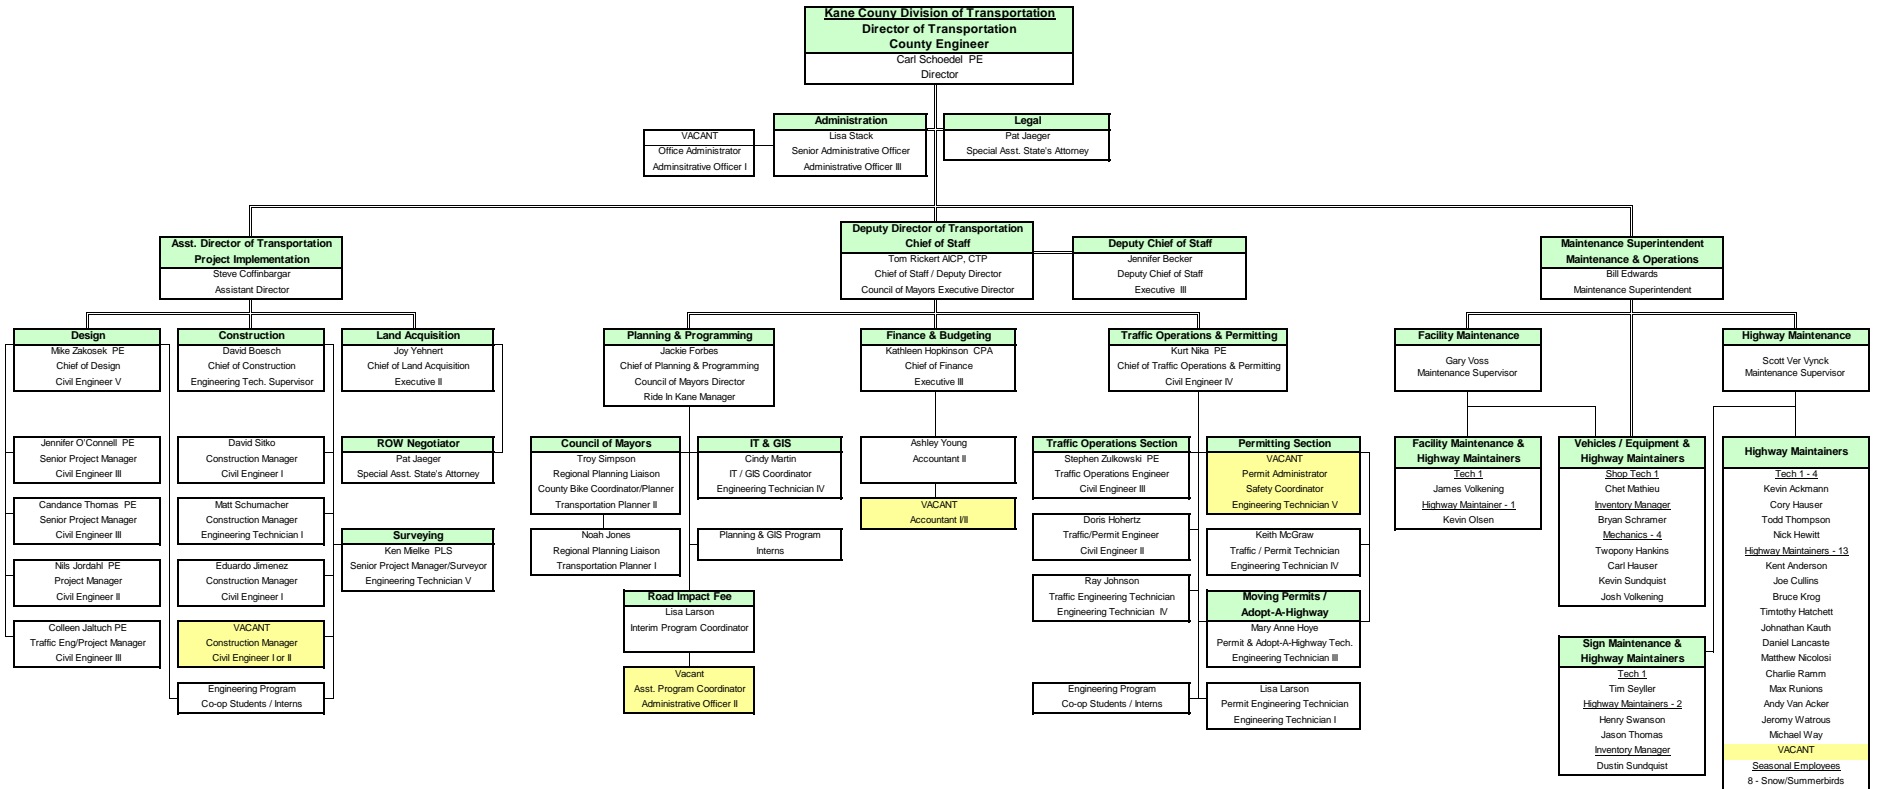

# Kane County Division of Transportation Organizational Chart

33 Professional / Technical Staff

29 Maintenance Staff